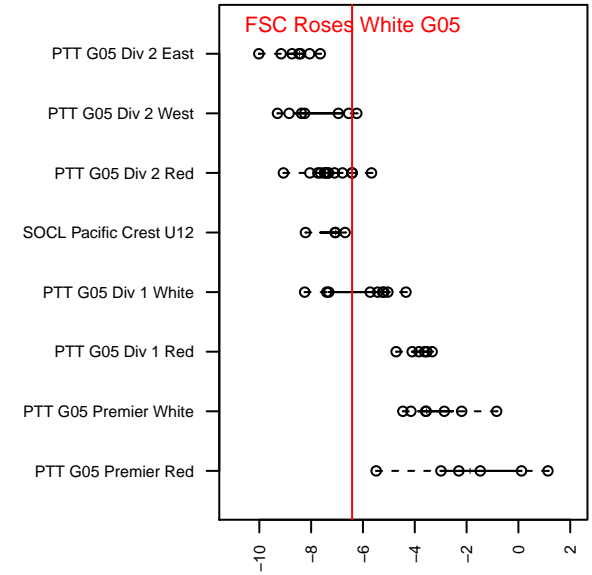

FSC Roses White G05

, OR
 G05 total strength=555
 attack=0.64 defense=0.29
 fall league = PTT G05 Div 2 Red
 spr league = Spr OYS G05 Div 2 White

alt names used:
 FSC G05 Roses
 FSC 05G Roses White
 FSC 05G Roses White
 FSC 05G Roses White

Venues played:
 2016 Mt Hood Challenge U12 Bronze
 2016 PTT G05 Division 2 Red
 2016 OYS Founders Cup G05
 2016 Spr OYS G05 Division 2 White

FSC Roses White G05
 Dots are actual minus expected GF (blue circles) and GA (red triangles).
 Blue line is smoothed change in attack strength. Red is smoothed change in defense strength.

**attack and defense variance (black dot)
relative to other teams
and top 10 in region**

**attack and defense rating
relative to others at age
and all opponents in last 13 months**

Performance relative to 13 month average