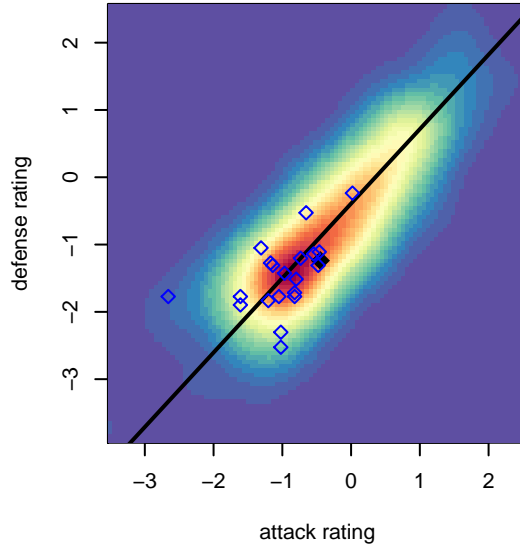

FSC Roses White G05

, OR
 G05 total strength=555
 attack=0.64 defense=0.29
 fall league = PTT G05 Div 2 Red
 spr league = Spr OYS G05 Div 2 White

alt names used:
 FSC G05 Roses
 FSC 05G Roses White
 FSC 05G Roses White
 FSC 05G Roses White

Venues played:
 2016 Mt Hood Challenge U12 Bronze
 2016 PTT G05 Division 2 Red
 2016 OYS Founders Cup G05
 2016 Spr OYS G05 Division 2 White

FSC Roses White G05
 Dots are actual minus expected GF (blue circles) and GA (red triangles).
 Blue line is smoothed change in attack strength. Red is smoothed change in defense strength.

**attack and defense variance (black dot)
relative to other teams
and top 10 in region**

**attack and defense rating
relative to others at age
and all opponents in last 13 months**

Performance relative to 13 month average